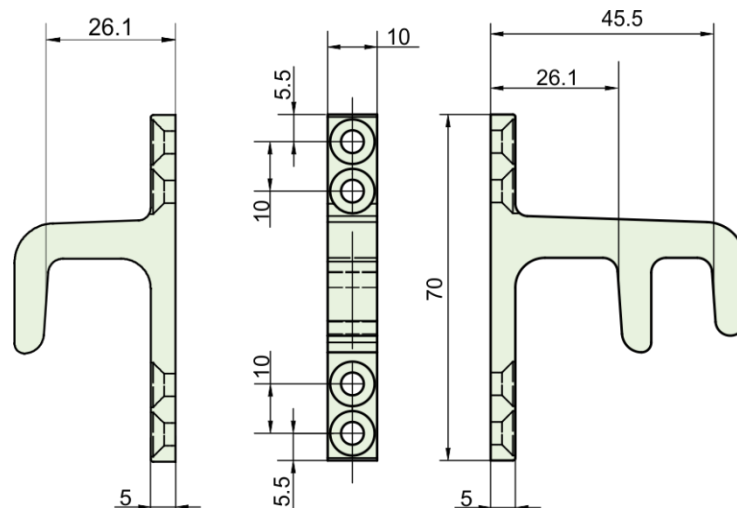

PRODUCT FEATURES & TECHNICAL INFORMATION

- Face mounted Hook wedges for open inward windows and suitable for all our handle range along with Duplex and Triplex window systems
- B266FHW standard face hook wedge
- B267DHW Double face hook wedge offers option for 'night vent' operation whilst handle is securely placed
- Suitable for M5 countersunk fixing screws
- Available in several finishes or matching RAL finish on request

Window Handle Open In Face Hook Wedges

B266FHW

B267DHW

Dimensions